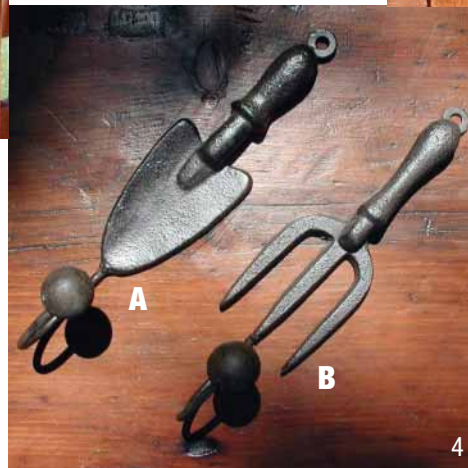

for the home collection

1) **KS03893**
8" x 8" x 4" Ht.
Rust or Cream

BHB4243 - Bird Candle Holder
4.5" x 2" Ht.
Antique Black Rust

BHB4277 - Bird Door Stop
5" x 3" Ht.
Antique Black Rust

TS1058
L 7" x 6" Ht.
S 5" x 5" Ht.
Lemon Yellow, Orange, Blue,
Cream, Sage, Black, Coffee

2) **BHB4043** - Wall Hooks
25" x 11" Ht.
Antique Black Rust

3) **BHB4044** - Wall Hooks
17" x 11" Ht.
Antique Black Rust

4) **A-BHB4050** - Wall Hooks
3" x 3" x 10" Ht.
Antique Black Rust

B-BHB4051 - Wall Hooks
3" x 3" x 10" Ht.
Antique Black Rust

- 4) **TS708**
L 7" x 6" Ht.
S 5" x 4.6" Ht.
Lemon Yellow, Orange, Blue, Cream, Sage, Black, Coffee